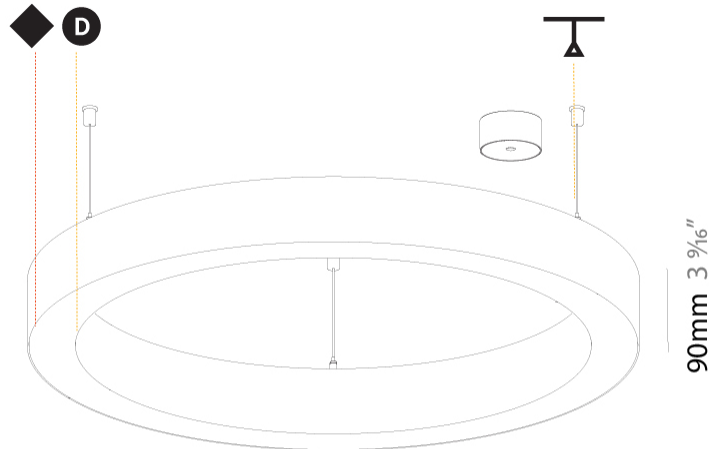

GENERAL

Series: Glorious
Subseries: Glorious Slim
Brand: Prolicht
Division: Architectural
Mounting Type: Suspension
Mounting Location: Ceiling
Subcategory: Ambient

PHYSICAL

Shape: Round
Diameter (mm): 800
Diameter (in): 31 1/2
Height (mm): 90
Height (in): 3 9/16
Max. Overall Height (mm): 2090
Max. Overall Height (in): 82 5/16
Light Distribution: Direct
Weight (kg): 6.772
Weight (lbs): 14.93
Diffuser: [PMMA - Opal or Micro-Prism](#)
Fixture Finish: [SSR / BKV / CWI / CRY / HAB / LAG / UFT / ITA / RUA / RUR / MIC / FTG / MYG / TWT / LOD / PUS / FRO / FUP / KIA / POP / BLS / SPG / MEY / GOH / GUM / CHC / COM / ABZ / JAG / OBR / MOS / ROR](#)
Fixture Material: Aluminum
Cable Details: 2000mm or 6000mm Transparent Cable

ELECTRICAL

Lamp Type: LED (Zhaga Standard)
Input Wattage (W): 52.1
Total Output Wattage (W): 48
Dimming: [Tri-Mode (Non-Dimming and Phase Dimming (120Vac only) and 0-10V Dimming)](#)
Driver Included: Yes
Driver Location: Integrated
Driver Type: Constant Current - Universal
Driver Class: Class 2
Input Voltage (V): 120 - 277
Constant Current (MA): 350

LED

Color Temperature (°K): [2700 / 3000 / 3500 / 4000](#)
Max. Delivered Lumen (lm): 6237 / 6388 / 4979 / 6768
Nominal Lumen (lm): 7955 / 8148 / 6351 / 8632
CRI: >80 CRI
Efficiency (%): 88
Lamp Life (hrs): 50000

OPTICAL

Beam Angle: 110

RATINGS AND CERTIFICATIONS

Certified By: Certified for North American Standards
IP rating: IP20

Ø 670mm 26 3/8"

Ø 800mm 31 1/2"