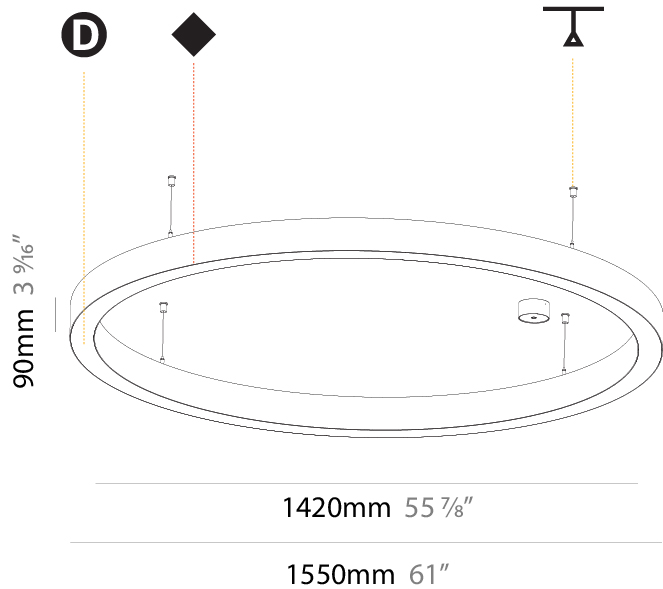

GENERAL

Series: Glorious
Subseries: Glorious Slim
Brand: Prolicht
Division: Architectural
Mounting Type: Suspension
Mounting Location: Ceiling
Subcategory: Ambient

PHYSICAL

Shape: Round
Diameter (mm): 1550
Diameter (in): 61
Depth (mm): 90
Depth (in): 3 9/16
Max. Overall Height (mm): 2090
Max. Overall Height (in): 82 5/16
Light Distribution: Direct
Weight (kg): 14.447
Weight (lbs): 31.78
Diffuser: PMMA - Opal or Micro-Prism
Fixture Finish: SSR / BKV / CWI / CRY / HAB / LAG / UFT / ITA / RUA / RUR / MIC / FTG / MYG / TWT / LOD / PUS / FRO / FUP / KIA / POP / BLS / SPG / MEY / GOH / GUM / CHC / COM / ABZ / JAG / OBR / MOS / ROR
Fixture Material: Aluminum
Cable Details: 2000mm or 6000mm Transparent Cable

ELECTRICAL

Lamp Type: LED (Zhaga Standard)
Input Wattage (W): 112
Total Output Wattage (W): 96
Dimming: Tri-Mode (Non-Dimming and Phase Dimming (120Vac only) and 0-10V Dimming)
Driver Included: Yes
Driver Location: Integrated
Driver Type: Constant Current - Universal
Driver Class: Class 2
Input Voltage (V): 120 - 277
Constant Current (MA): 350

LED

Color Temperature (*K): 3000 / 3500 / 4000
Max. Delivered Lumen (lm): 13580 / 13857 / 14140
CRI: >80 CRI
Efficiency (%): 88
Lamp Life (hrs): 50000

OPTICAL

RATINGS AND CERTIFICATIONS

Certified By: Certified for North American Standards
IP rating: IP20